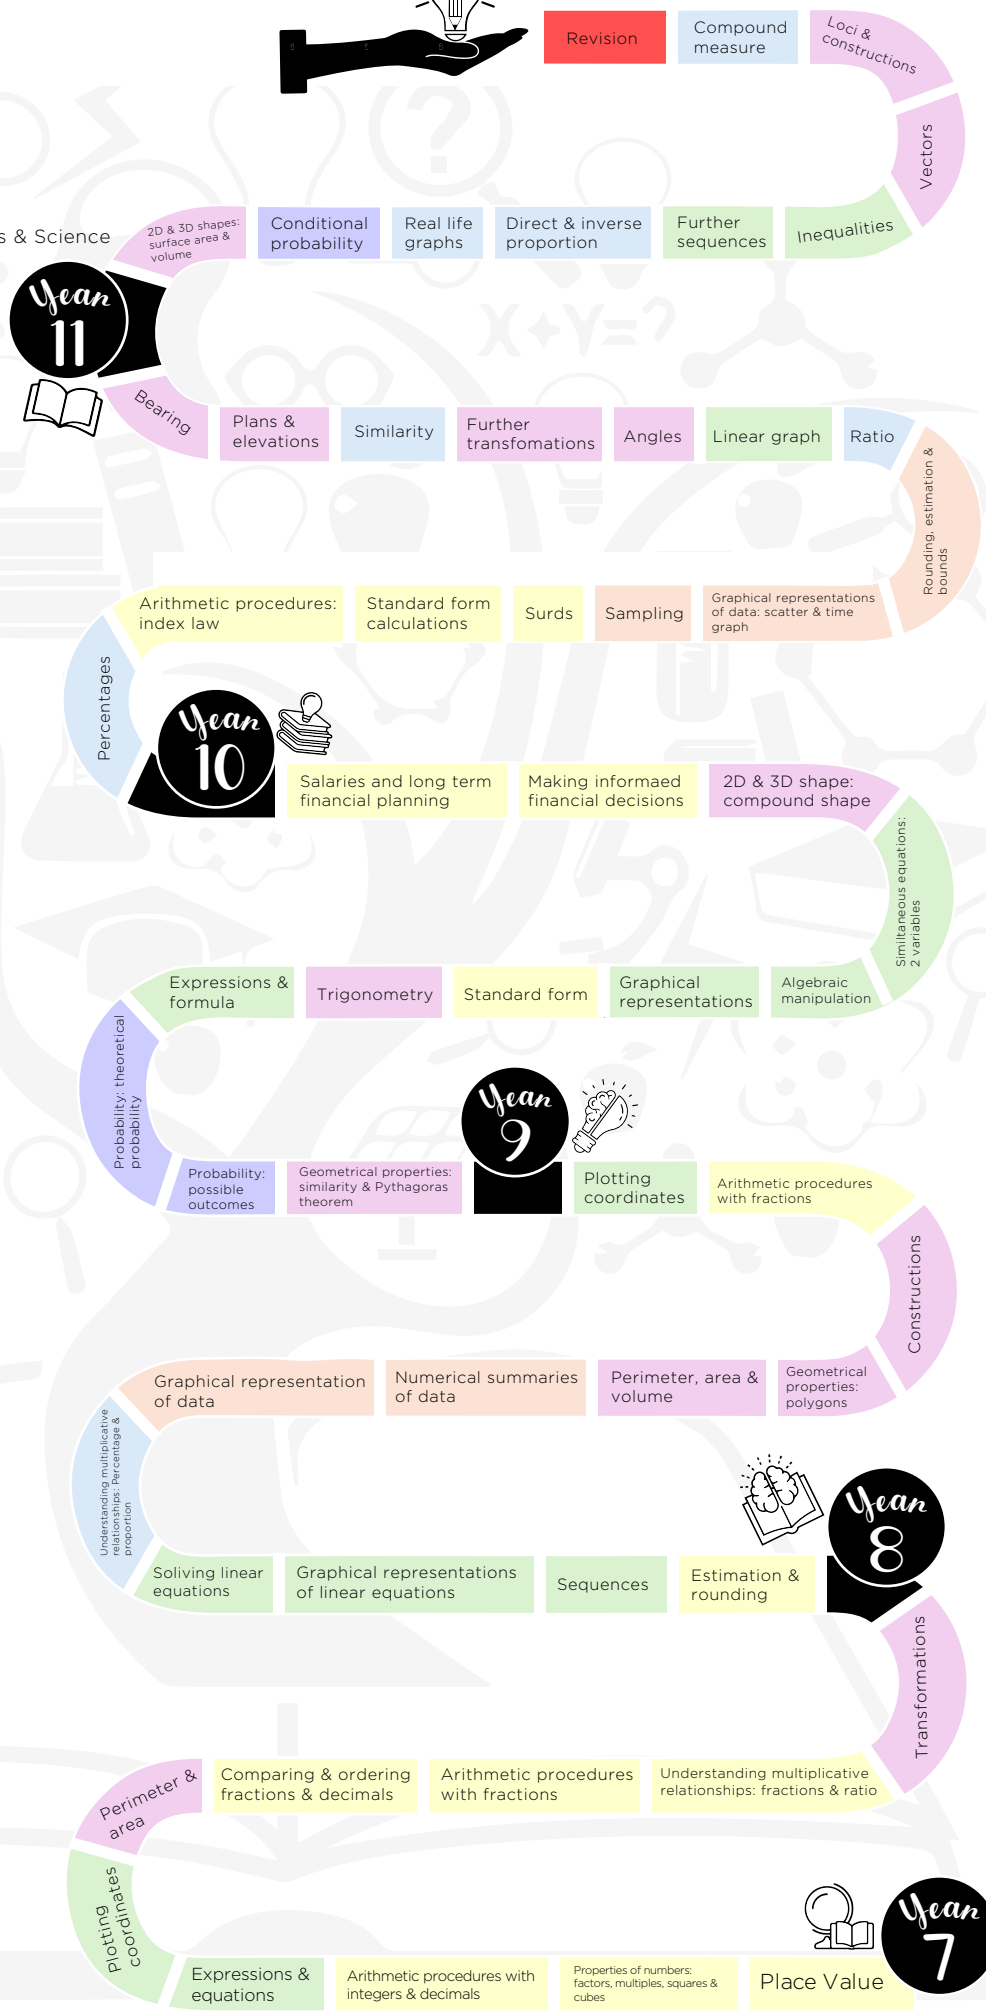

5 Year Overview

CURRICULUM LINKS

Plotting Coordinates - Humanities
 Perimeter, area & volume - Science & DT
 Constructions - DT
 Trigonometry - DT
 2D & 3D Shape - DT
 Making informed financial decisions - PSHE
 Salaries & long term financial planning - PSHE
 Graphical representations of data - Humanities & Science
 Ration - Food
 Plans & Elevations - DT
 Bearing - Humanities
 Compound Measure - Food & Science

Key:

NUMBER
ALGEBRA
PROBABILITY
RATIO & PROPORTION
GEOMETRY & MEASURE
STATISTICS
REVISION